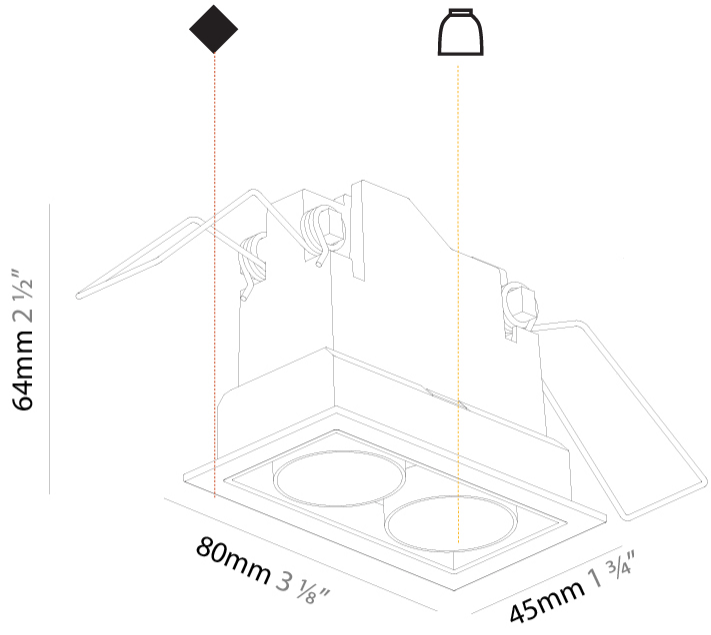

PHYSICAL

Shape: Rectangle
Length (mm): 80
Length (in): 3 1/8
Width (mm): 45
Width (in): 1 3/4
Height (mm): 64
Height (in): 2 1/2
Ceiling Thickness (mm): 10 / 12.5 / 15 / 25 / 30
Ceiling Thickness (in): 3/8 or 1/2 or 9/16 or 1 or 1 3/16
Min. Recessing Depth (mm): 100
Min. Recessing Depth (in): 3 15/16
Light Distribution: Downlight
Weight (kg): 0.145
Weight (lbs): 0.32
Fixture Finish: SSR / BKV / CWI / CRY / HAB / UFT / ITA / RUA / FTG / MYG / LOD / PUS / FRO / FUP / KIA / POP / BLS / SPG / MEY / GOH / GUM / CHC / COM / ABZ / JAG / OBR / MOS / ROR
Holder Finish: WHI / BLK
Fixture Material: Aluminum Die Cast
Cut-out Measurements: 73mm / 2 7/8" x 38mm / 1 1/2"

ELECTRICAL

Lamp Type: LED (Zhaga Standard)
Input Wattage (W): 7.7
Total Output Wattage (W): 6.6
Dimming: Tri-Mode (Non-Dimming and Phase Dimming (120Vac only) and 0-10V Dimming)
Driver Included: No
Driver Location: Remote
Driver Type: Constant Current - Universal
Driver Class: Class 2
Input Voltage (V): 120 - 277
Constant Current (MA): 1050

LED

Number of LEDs: 2
Color Temperature (°K): 2700 / 3000 / 3500 / 4000
Max. Delivered Lumen (lm): 390 / 410 / 421 / 430
Nominal Lumen (lm): 440 / 465 / 470 / 480
CRI: >90 CRI
Lamp Life (hrs): 50000

OPTICAL

Reflector°: 8 / 18 / 34

RATINGS AND CERTIFICATIONS

Certified By: CSA Certified to UL and CSA Standards
IP rating: IP20